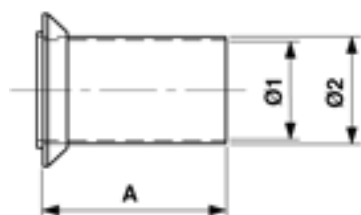

Connection piece complete, $\varnothing = 66/70 \times 120$ mm, for knife-blade disconnect switches at the bottom

Item number E2561-01

Dimensions

Ø1: 66 mm

Ø2: 70 mm

A: 120 mm

Material and weight

Material: GRP

Weight: 0.180 kg

Comments

- For connection of the conduits to the box